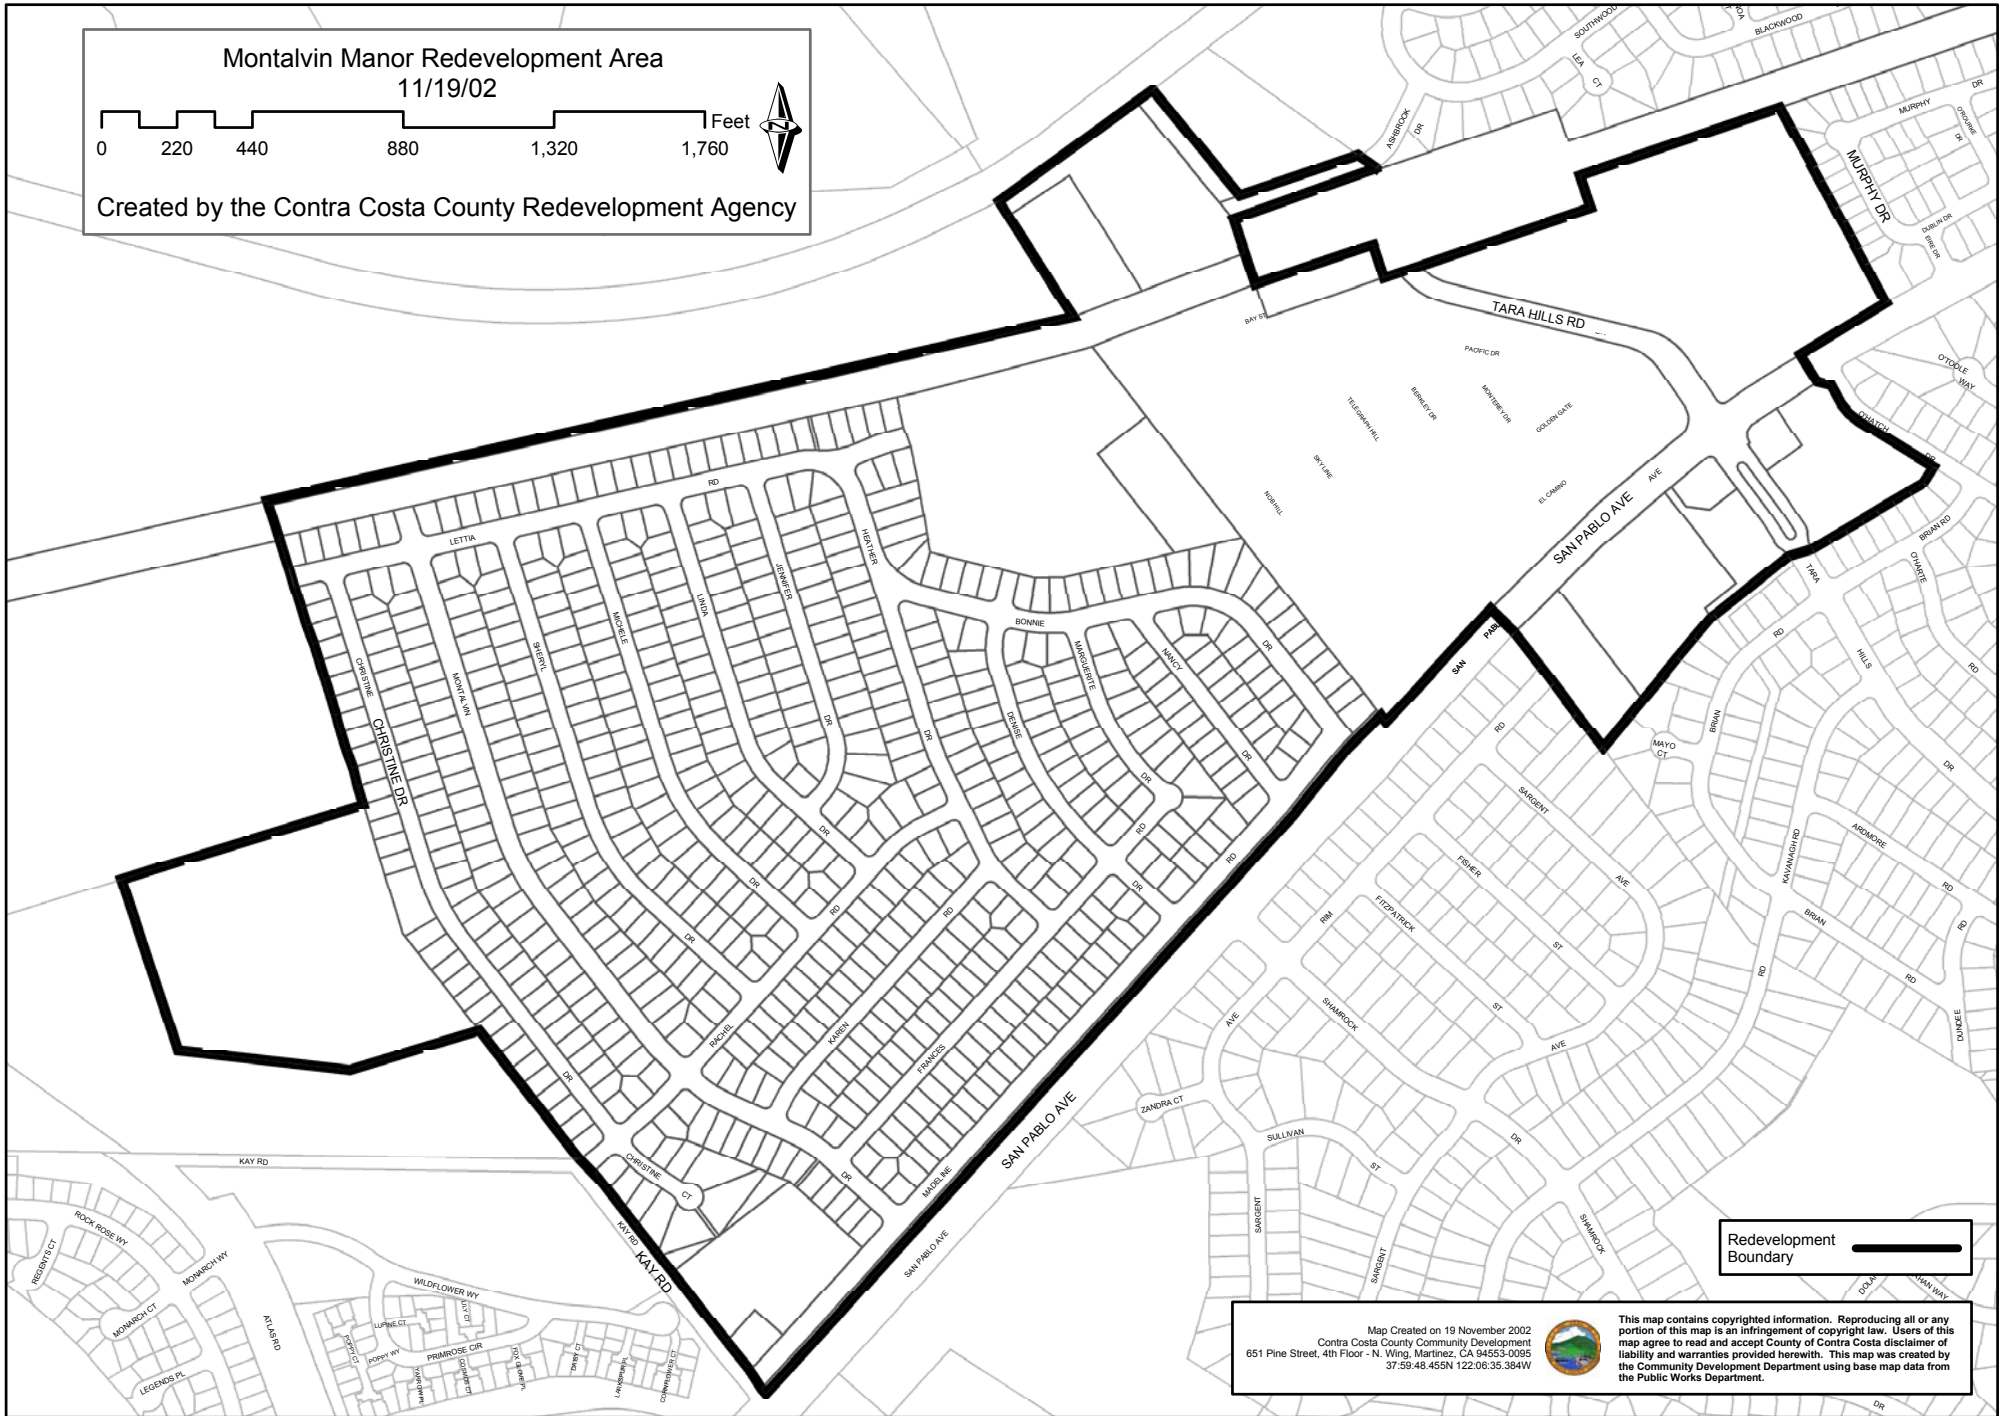

Montalvin Manor Survey Area and Boundary Map

Montalvin Manor Redevelopment Area
11/19/02

0 220 440 880 1,320 1,760 Feet

Created by the Contra Costa County Redevelopment Agency

Map Created on 19 November 2002
Contra Costa County Community Development
651 Pine Street, 4th Floor - N. Wing, Martinez, CA 94553-0095
37.58-48.455N 122.06.35.384W

This map contains copyrighted information. Reproducing all or any portion of this map is an infringement of copyright law. Users of this map agree to read and accept County of Contra Costa disclaimer of liability and warranties provided herewith. This map was created by the Community Development Department using base map data from the Public Works Department.