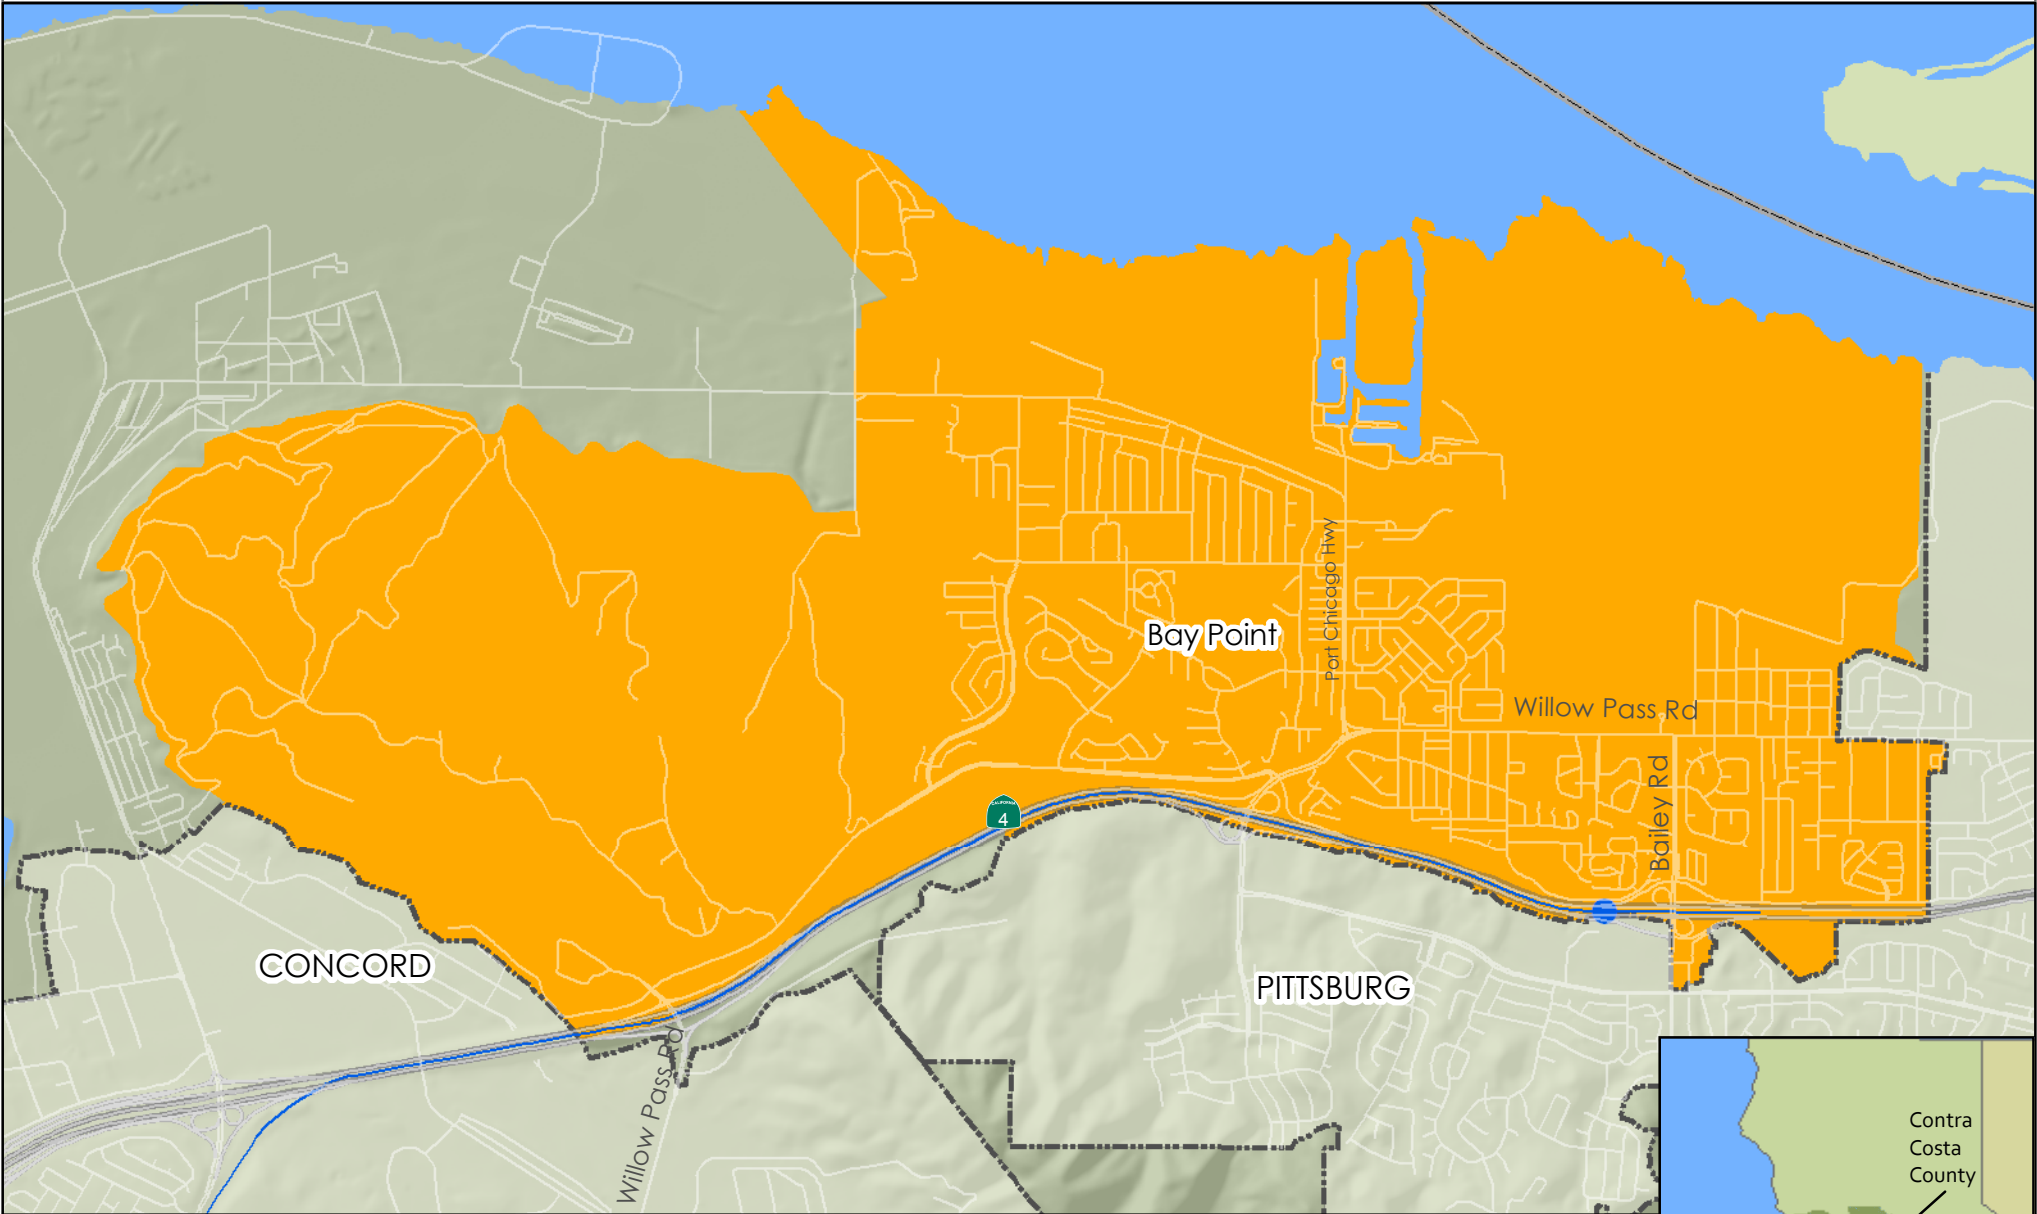

Contra Costa County NSP Focus Areas - Bay Point

CITY - Labels in all upper case
Unincorporated Communities -
Labels in lower case

Contra Costa County NSP Focus Areas - Oakley

- NSP Target Areas
- Contra Costa County Cities
- Unincorporated Contra Costa County
- Neighboring County

- BART Lines
- BART Stations

CITY - Labels in all upper case
 Unincorporated Communities - Labels in lower case

Map created 10/07/2009 by Contra Costa County Department of Conservation and Development GIS Group, with data from Contra Costa County GIS Program 651 Pine Street, 4th Floor North Wing, Martinez, CA 94553-0095 37:59:48.455N 122:06:35.384W

Contra Costa County NSP Focus Areas - Montalvin Manor

 NSP Target Areas

-  Contra Costa County Cities
-  Unincorporated Contra Costa County
-  Neighboring County

CITY - Labels in all upper case

Unincorporated Community -
Labels in lower case

Contra Costa County NSP Focus Areas - West County

 NSP Target Areas

 Contra Costa County Cities
 Unincorporated Contra Costa County
 Neighboring County

 BART Lines
 BART Stations

Map created 10/07/2009
 by Contra Costa County Department of Conservation and Development
 GIS Group, with data from Contra Costa County GIS Program
 651 Pine Street, 4th Floor North Wing, Martinez, CA 94553-0095
 37:59:48.455N 122:06:35.384W