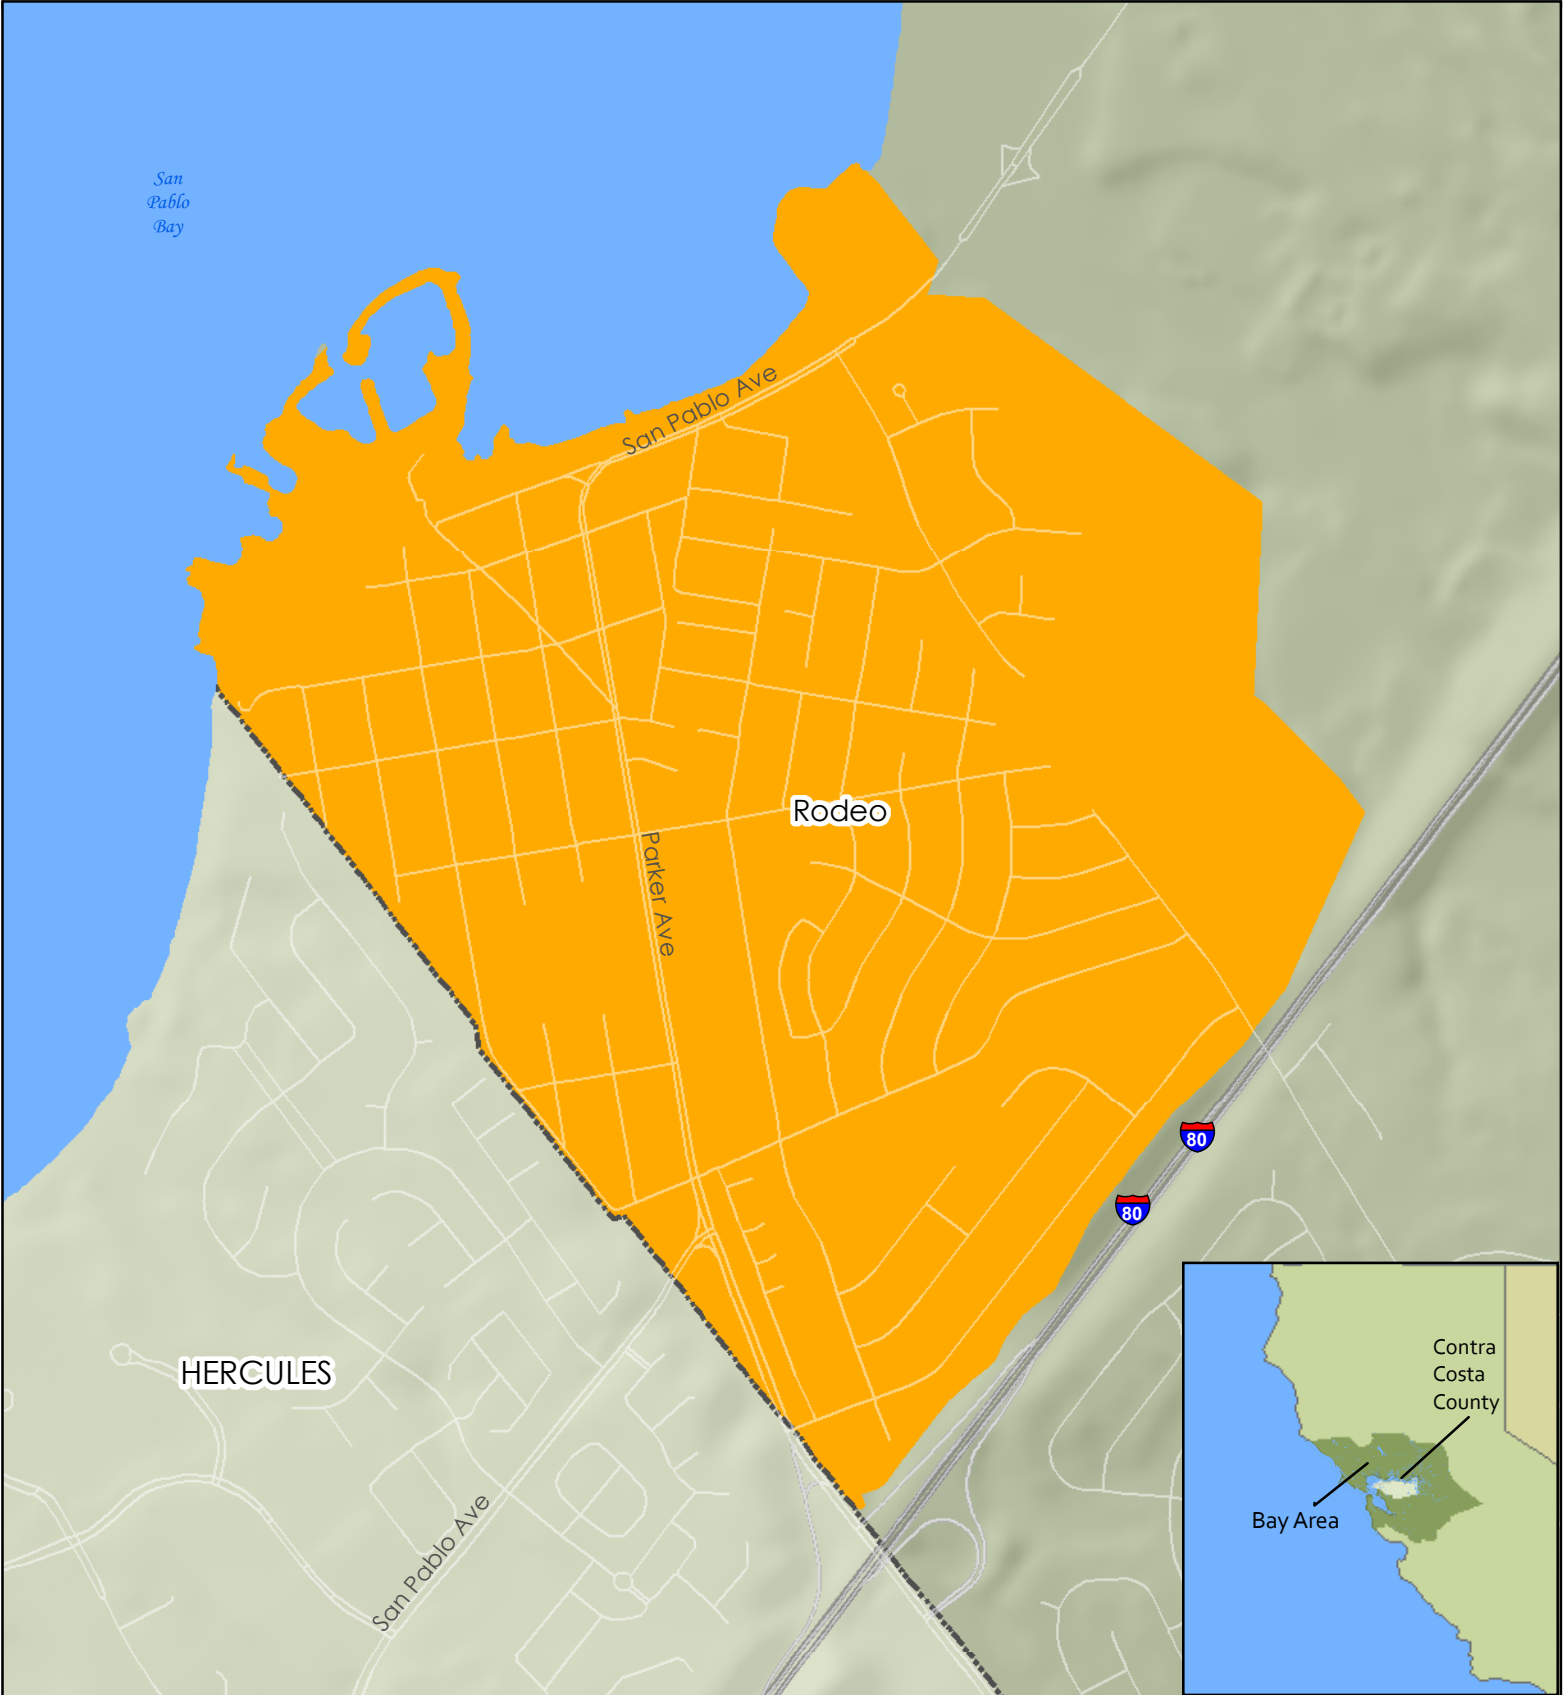

Contra Costa County NSP Focus Areas - Bay Point

CITY - Labels in all upper case
Unincorporated Communities -
Labels in lower case

Contra Costa County NSP Focus Areas - Oakley

- NSP Target Areas
- Contra Costa County Cities
- Unincorporated Contra Costa County
- Neighboring County

Contra Costa County NSP Focus Areas - Montalvin Manor

 NSP Target Areas

-  Contra Costa County Cities
-  Unincorporated Contra Costa County
-  Neighboring County

CITY - Labels in all upper case

Unincorporated Community -
Labels in lower case

Contra Costa County NSP Focus Areas - West County

 NSP Target Areas

 Contra Costa County Cities
 Unincorporated Contra Costa County
 Neighboring County

 BART Lines
 BART Stations

Map created 10/07/2009
 by Contra Costa County Department of Conservation and Development
 GIS Group, with data from Contra Costa County GIS Program
 651 Pine Street, 4th Floor North Wing, Martinez, CA 94553-0095
 37:59:48.455N 122:06:35.384W

CITY - Labels in all upper case
 Unincorporated Community - Labels in lower case

Contra Costa County NSP Focus Areas - Rodeo

 NSP Target Areas

-  Contra Costa County Cities
-  Unincorporated Contra Costa County
-  Neighboring County