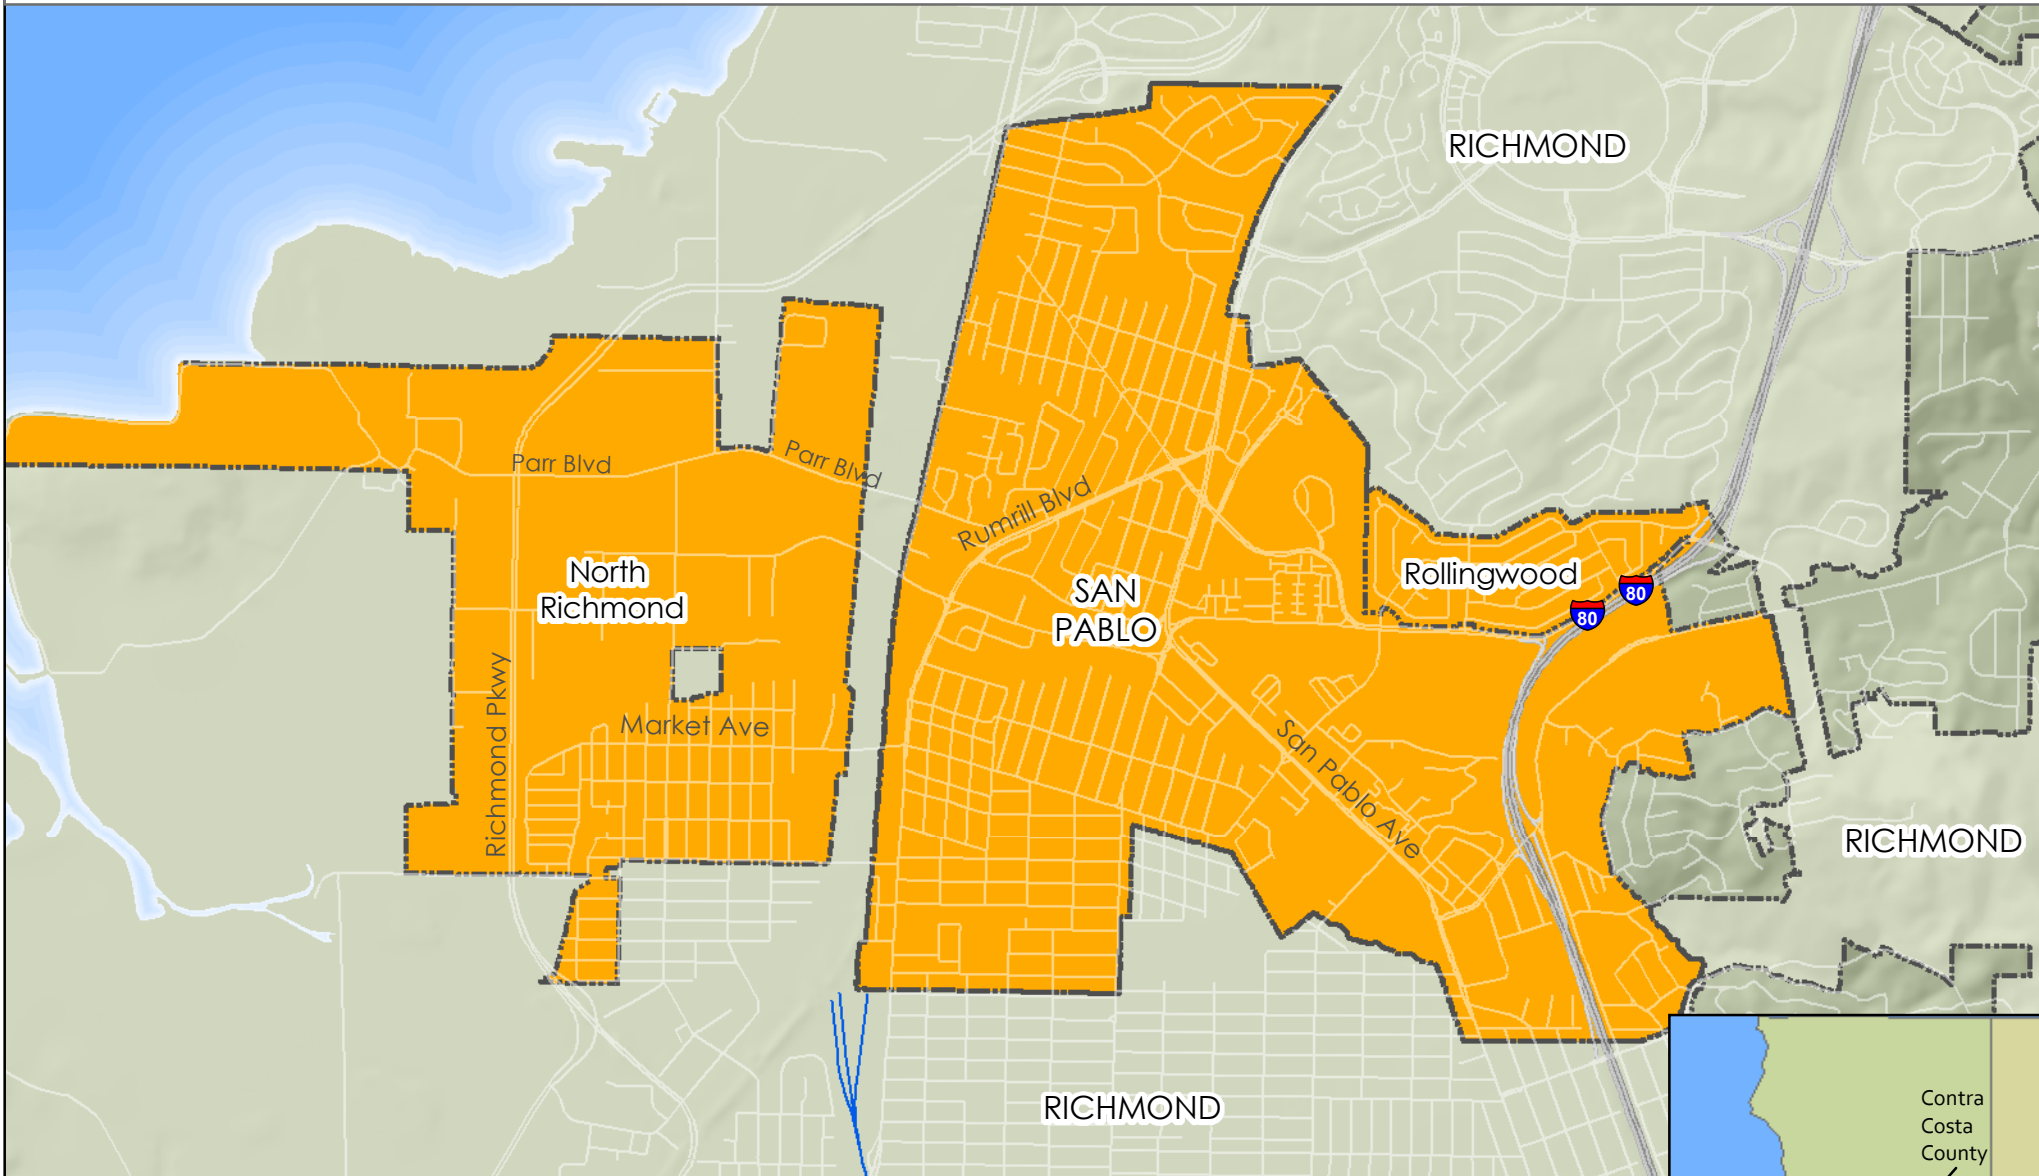

Contra Costa County NSP Focus Areas - Bay Point

CITY - Labels in all upper case
Unincorporated Communities -
Labels in lower case

Contra Costa County NSP Focus Areas - Oakley

- NSP Target Areas
- Contra Costa County Cities
- Unincorporated Contra Costa County
- Neighboring County

- BART Lines
- BART Stations

CITY - Labels in all upper case
 Unincorporated Communities - Labels in lower case

Map created 10/07/2009 by Contra Costa County Department of Conservation and Development GIS Group, with data from Contra Costa County GIS Program 651 Pine Street, 4th Floor North Wing, Martinez, CA 94553-0095 37:59:48.455N 122:06:35.384W

Contra Costa County NSP Focus Areas - Montalvin Manor

 NSP Target Areas

-  Contra Costa County Cities
-  Unincorporated Contra Costa County
-  Neighboring County

CITY - Labels in all upper case

Unincorporated Community -
Labels in lower case

Contra Costa County NSP Focus Areas - West County

 NSP Target Areas

 Contra Costa County Cities
 Unincorporated Contra Costa County
 Neighboring County

 BART Lines
 BART Stations

Map created 10/07/2009
 by Contra Costa County Department of Conservation and Development
 GIS Group, with data from Contra Costa County GIS Program
 651 Pine Street, 4th Floor North Wing, Martinez, CA 94553-0095
 37:59:48.455N 122:06:35.384W