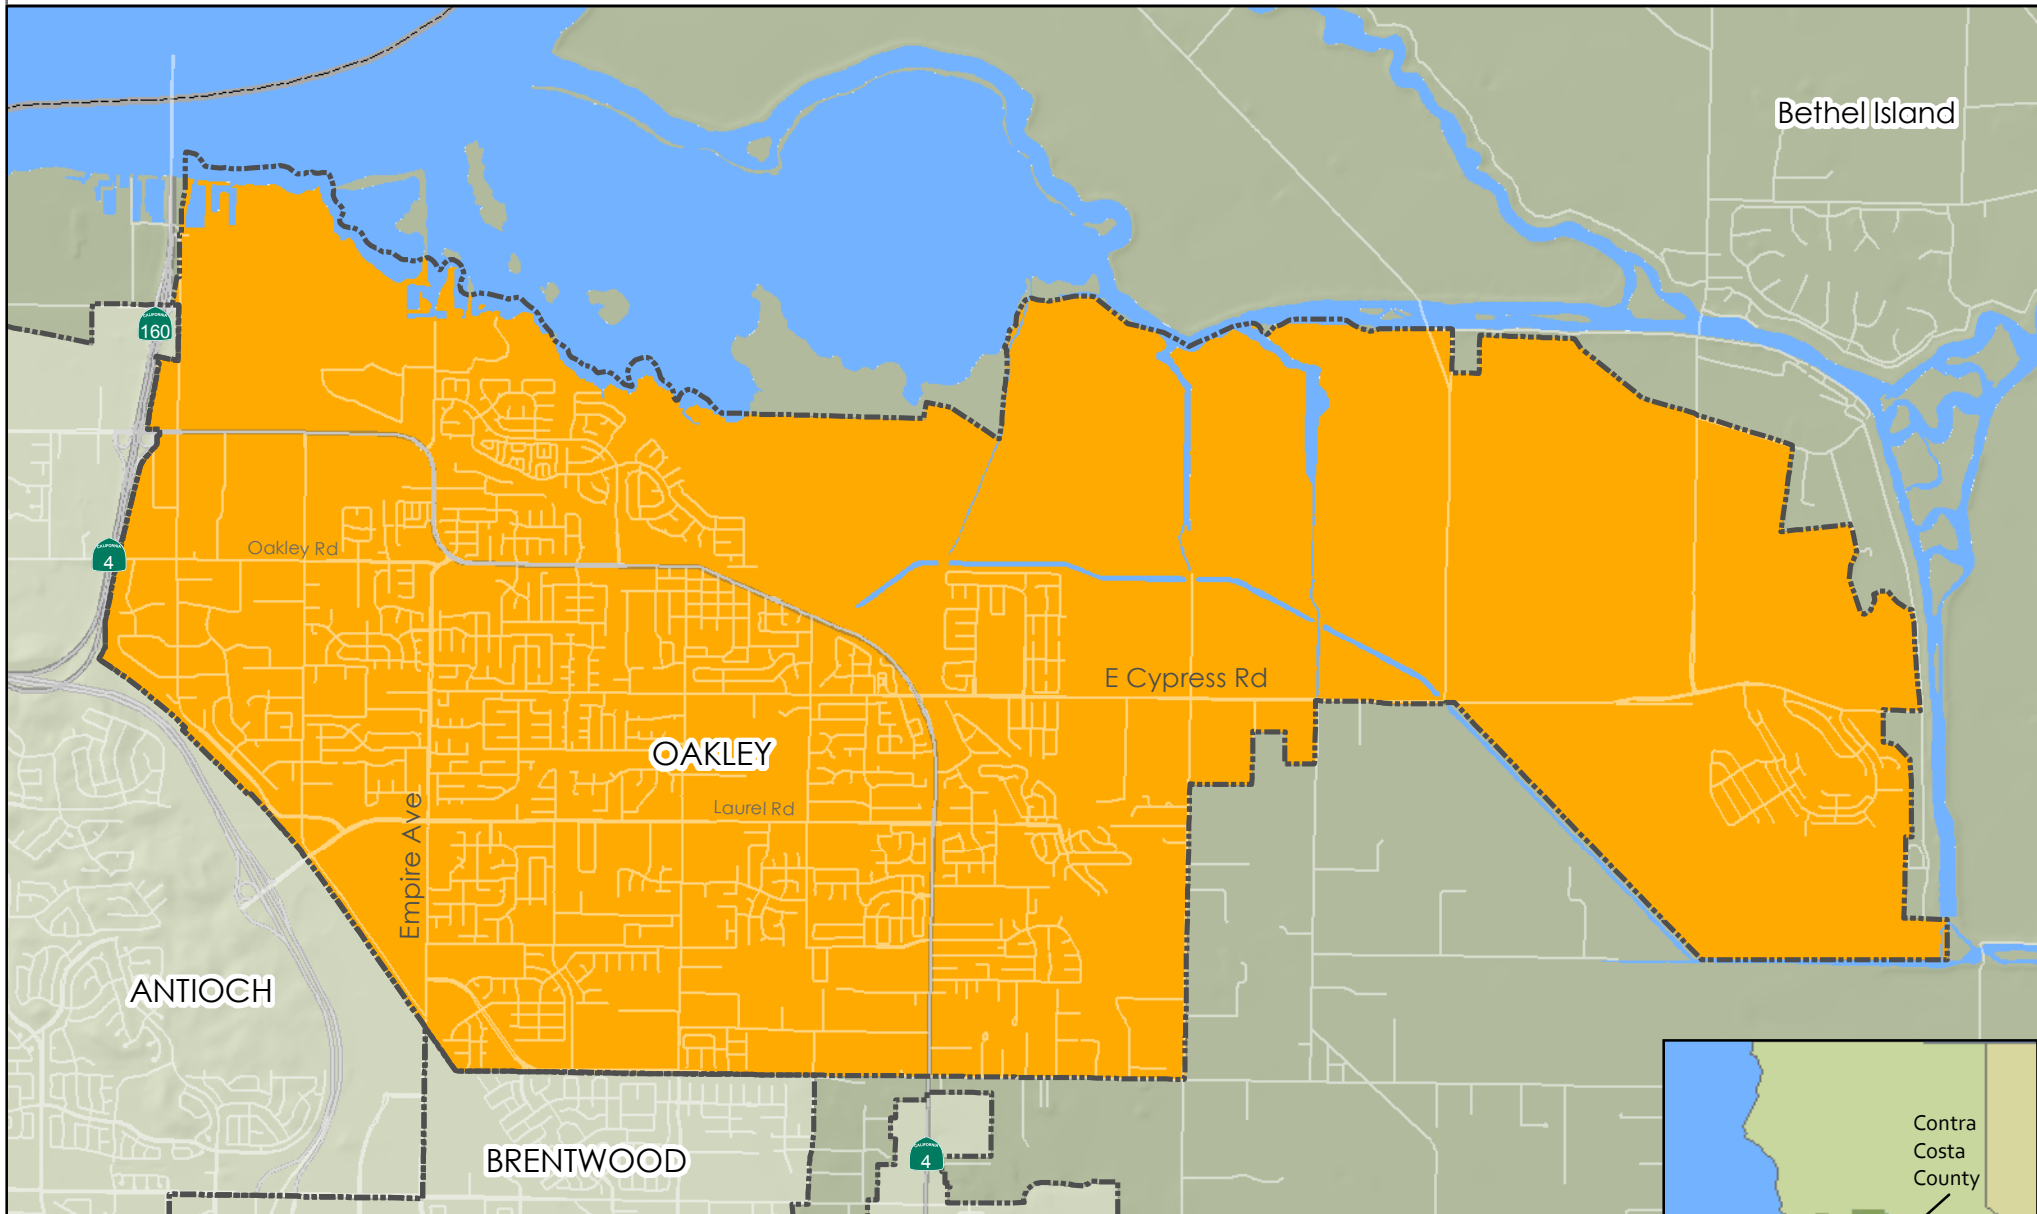

Contra Costa County NSP Focus Areas - Bay Point

CITY - Labels in all upper case
Unincorporated Communities -
Labels in lower case

Contra Costa County NSP Focus Areas - Oakley

- NSP Target Areas
- Contra Costa County Cities
- Unincorporated Contra Costa County
- Neighboring County

- BART Lines
- BART Stations

CITY - Labels in all upper case
 Unincorporated Communities - Labels in lower case

Map created 10/07/2009 by Contra Costa County Department of Conservation and Development GIS Group, with data from Contra Costa County GIS Program 651 Pine Street, 4th Floor North Wing, Martinez, CA 94553-0095 37:59:48.455N 122:06:35.384W

Contra Costa County NSP Focus Areas - Montalvin Manor

 NSP Target Areas

-  Contra Costa County Cities
-  Unincorporated Contra Costa County
-  Neighboring County

CITY - Labels in all upper case

Unincorporated Community -
Labels in lower case