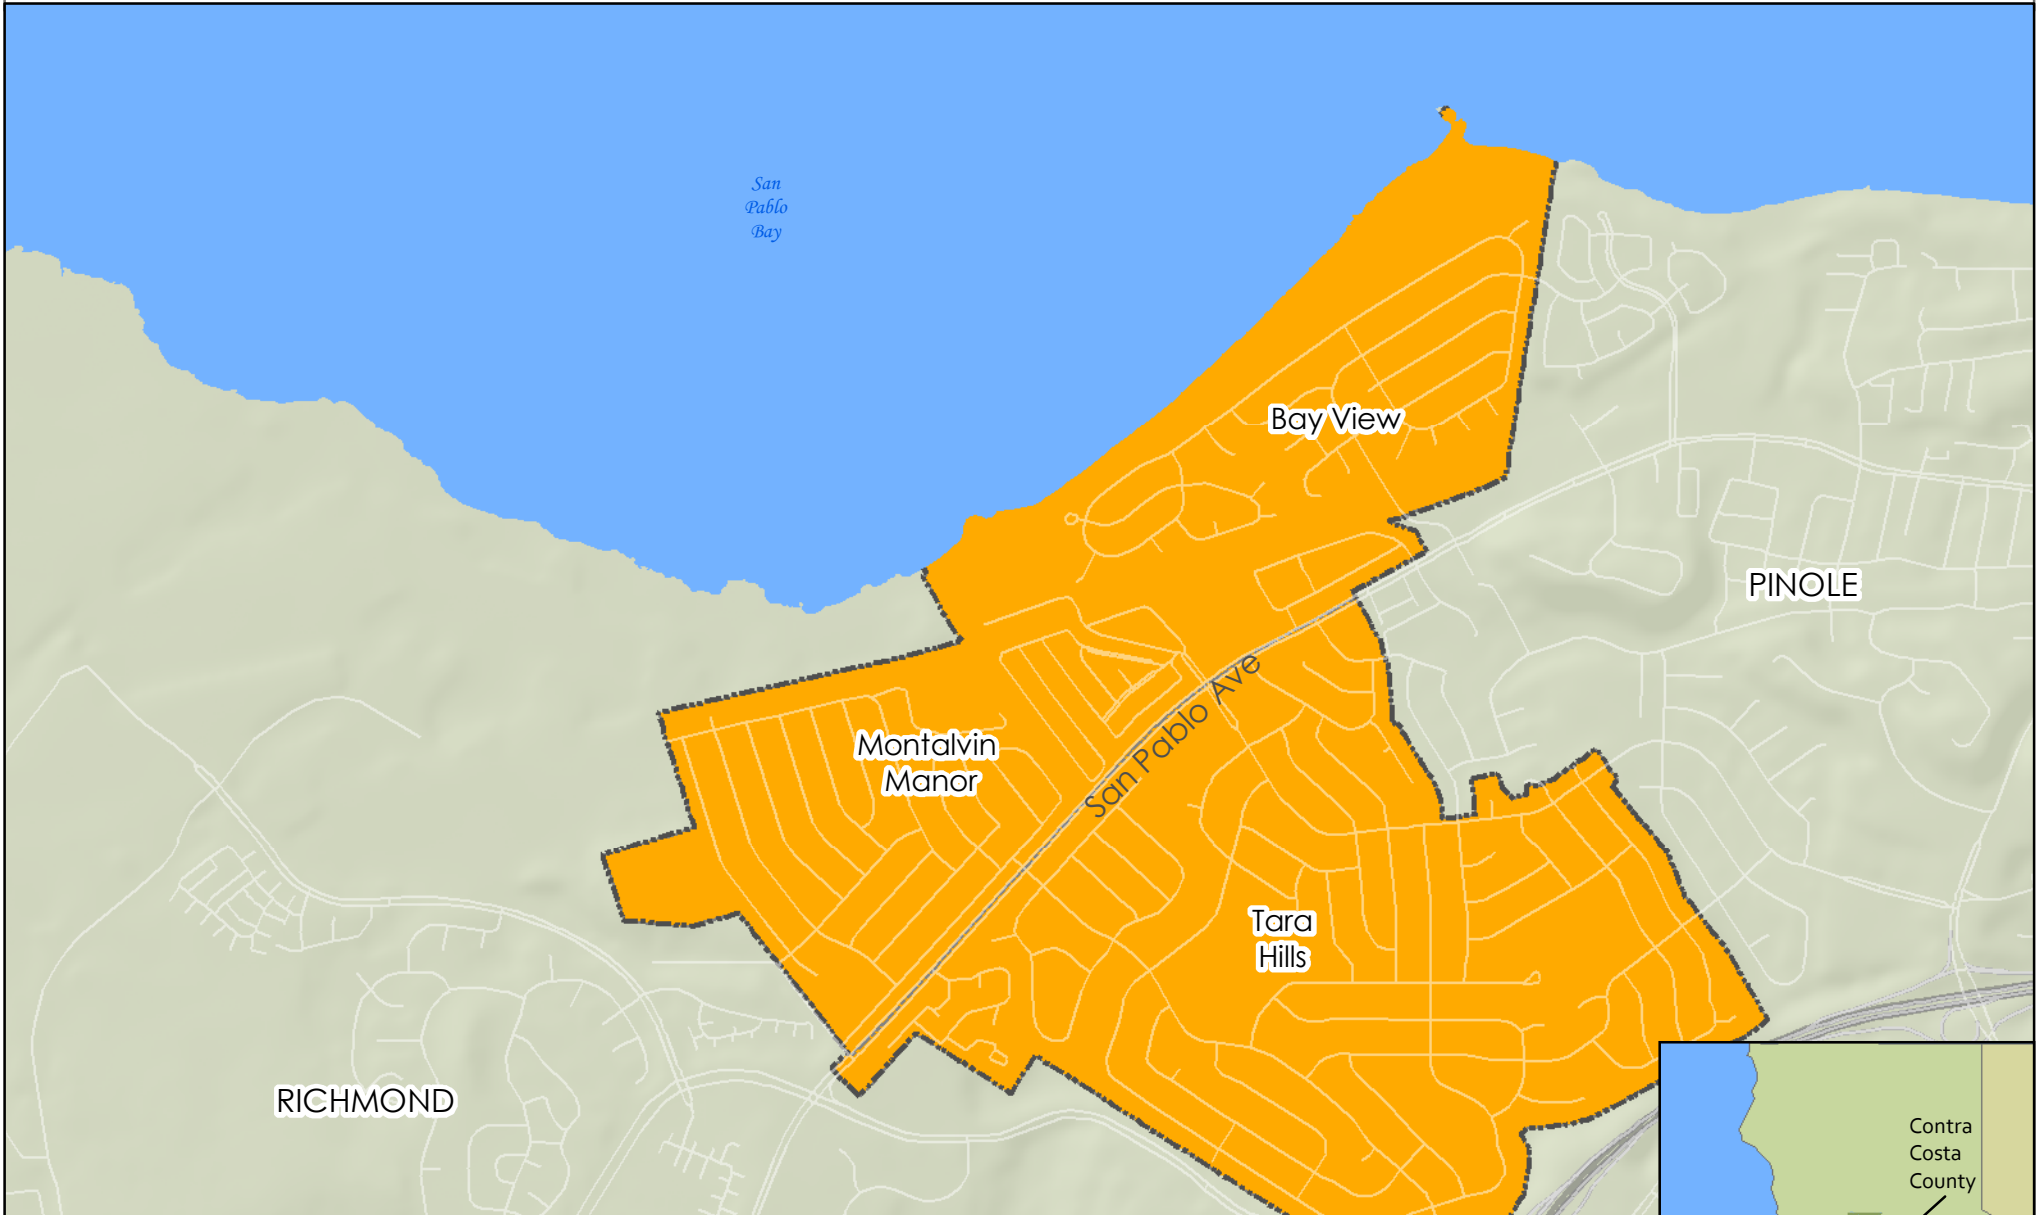

Contra Costa County NSP Focus Areas - Bay Point

CITY - Labels in all upper case
Unincorporated Communities -
Labels in lower case

Contra Costa County NSP Focus Areas - Oakley

- NSP Target Areas
- Contra Costa County Cities
- Unincorporated Contra Costa County
- Neighboring County

- BART Lines
- BART Stations

CITY - Labels in all upper case
 Unincorporated Communities - Labels in lower case

Map created 10/07/2009 by Contra Costa County Department of Conservation and Development GIS Group, with data from Contra Costa County GIS Program 651 Pine Street, 4th Floor North Wing, Martinez, CA 94553-0095 37:59:48.455N 122:06:35.384W

Contra Costa County NSP Focus Areas - Montalvin Manor

 NSP Target Areas

-  Contra Costa County Cities
-  Unincorporated Contra Costa County
-  Neighboring County

CITY - Labels in all upper case

Unincorporated Community -
Labels in lower case

Contra Costa County NSP Focus Areas - West County

 NSP Target Areas

 Contra Costa County Cities
 Unincorporated Contra Costa County
 Neighboring County

 BART Lines
 BART Stations

Map created 10/07/2009
 by Contra Costa County Department of Conservation and Development
 GIS Group, with data from Contra Costa County GIS Program
 651 Pine Street, 4th Floor North Wing, Martinez, CA 94553-0095
 37:59:48.455N 122:06:35.384W