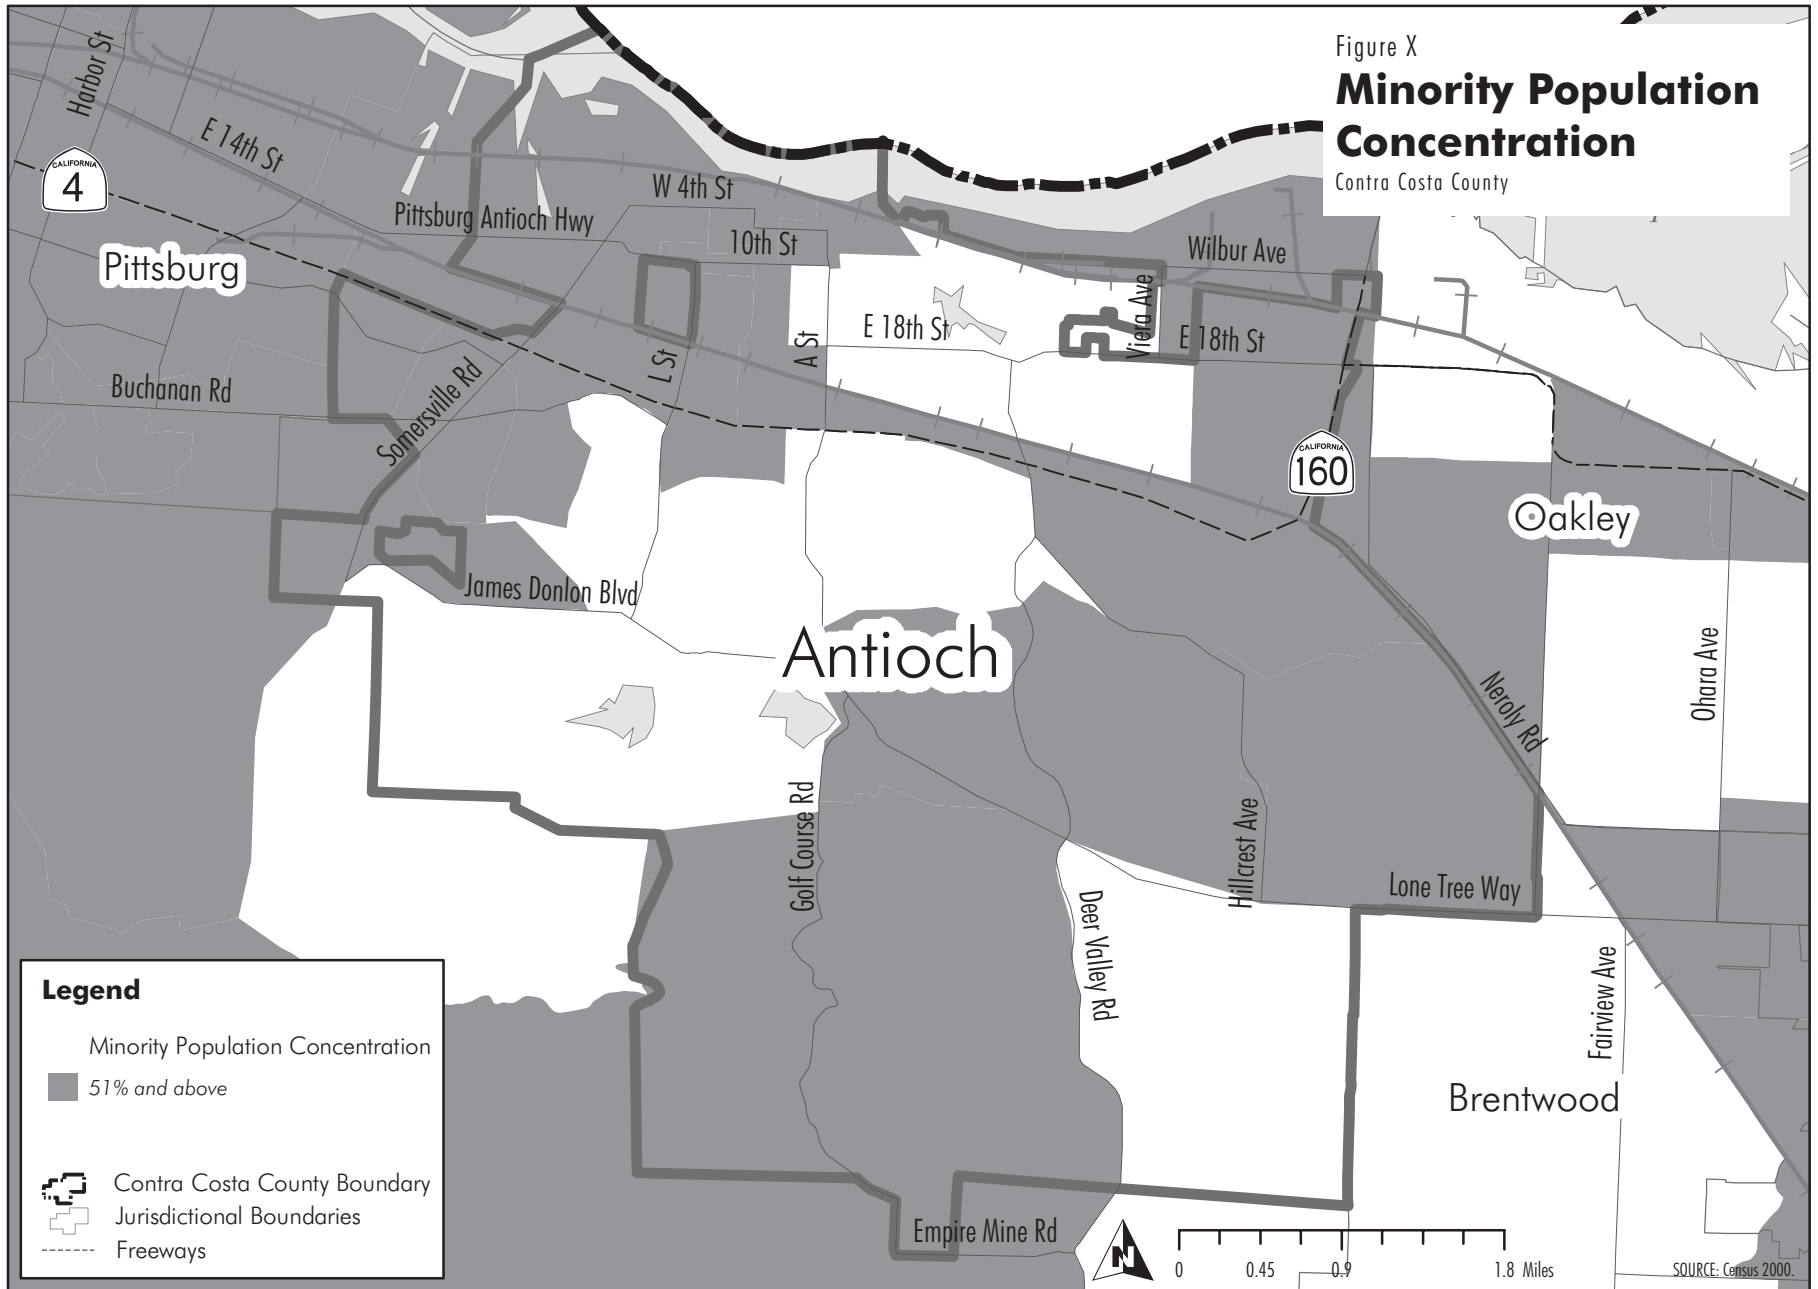

**CONTRA COSTA COUNTY CONSORTIUM  
2005 – 2009 CONSOLIDATED PLAN**

**ATTACHMENT B**

**MINORITY CONCENTRATIONS**

Figure X  
**Minority Population Concentration**  
 Contra Costa County

Figure X  
**Minority Population Concentration**  
 Contra Costa County

Figure X  
**Minority Population Concentration**  
 Contra Costa County

Figure X

# Minority Population Concentration

Contra Costa County

Bay Point

Pittsburg

Concord

Antioch

### Legend

Minority Population Concentration

■ 51% and above

▬ Contra Costa County Boundary

▬ Jurisdictional Boundaries

▬ Freeways

SOURCE: Census 2000.

Figure X