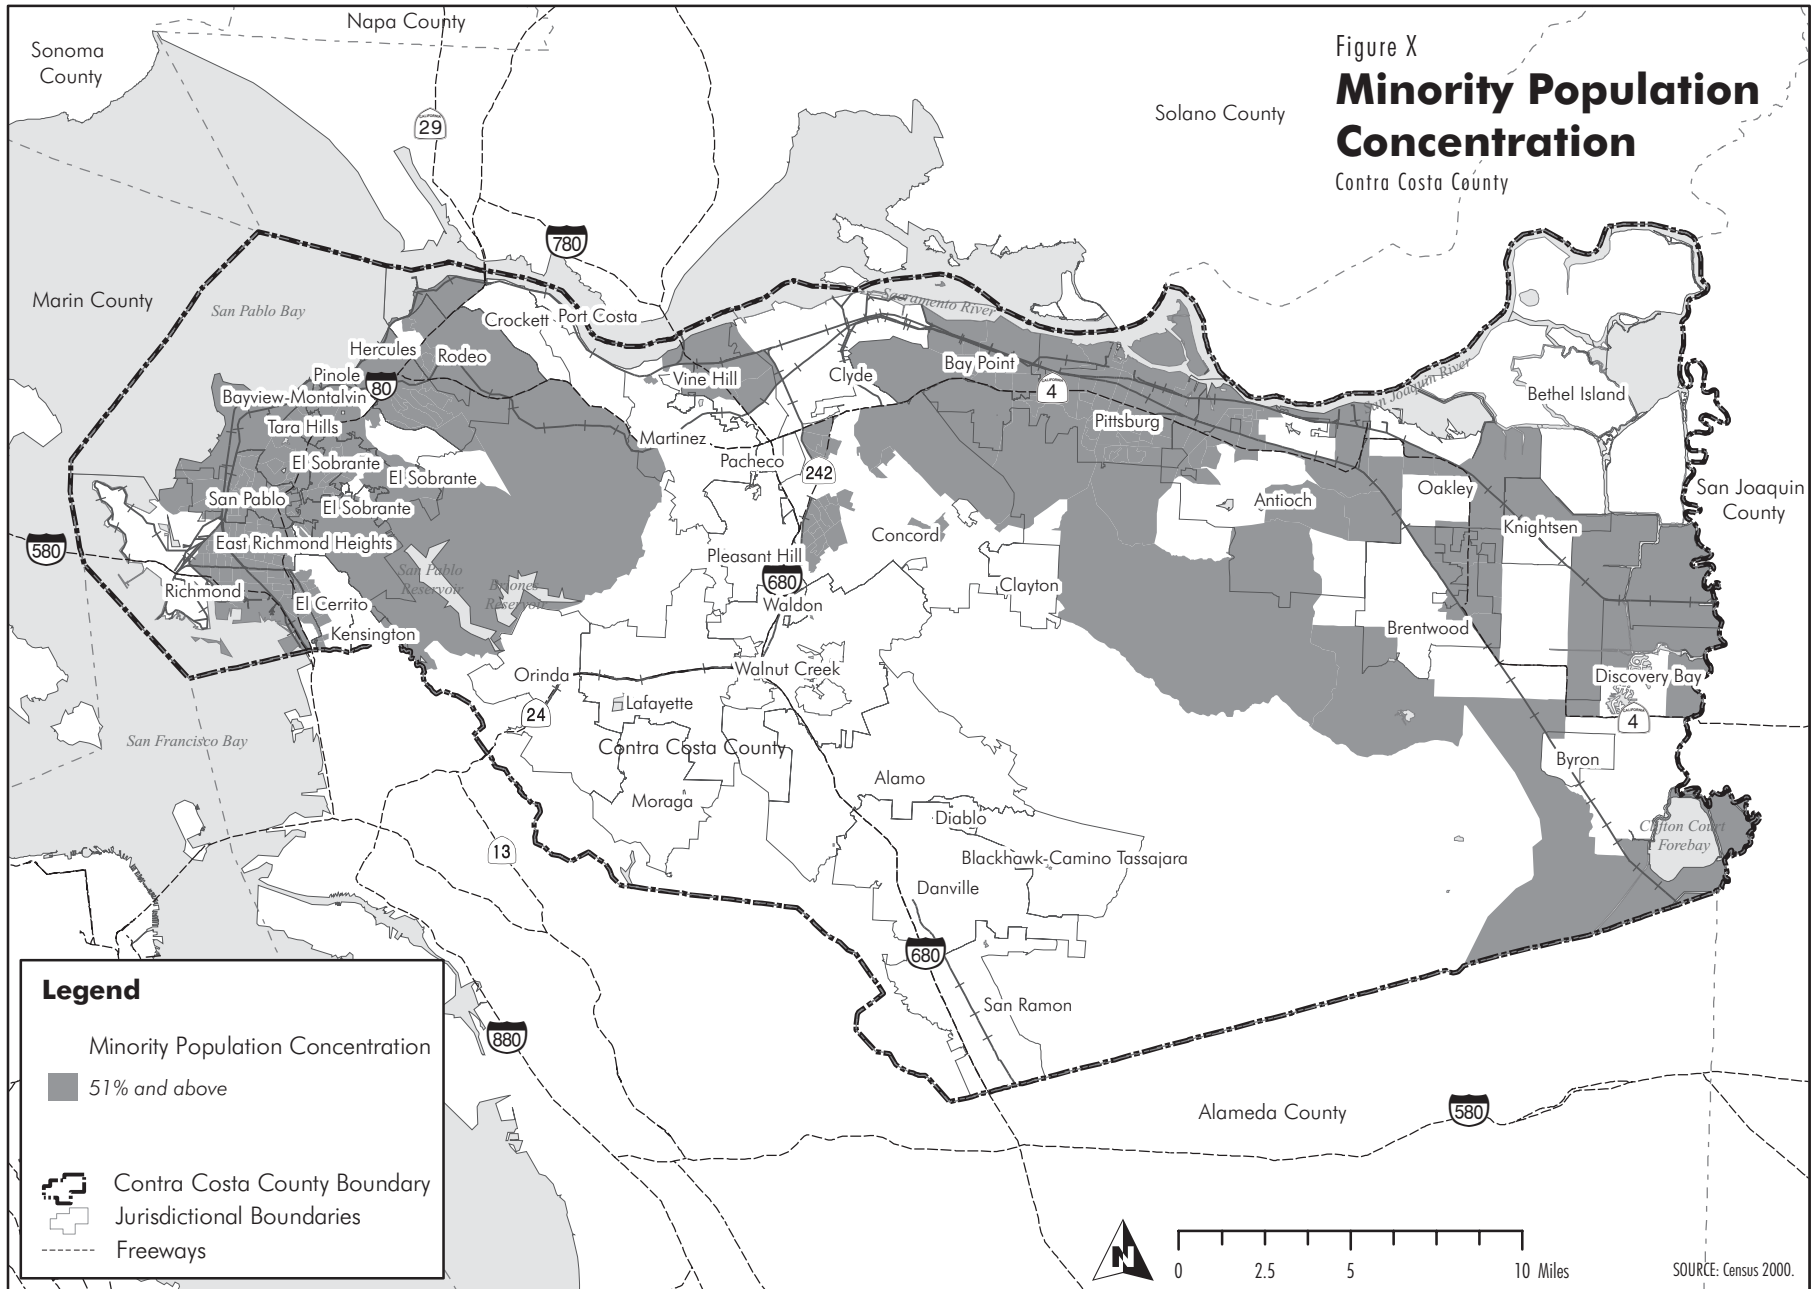

**CONTRA COSTA COUNTY CONSORTIUM  
2005 – 2009 CONSOLIDATED PLAN**

**ATTACHMENT B**

**MINORITY CONCENTRATIONS**

Figure X  
**Minority Population Concentration**  
 Contra Costa County

Figure X  
**Minority Population Concentration**  
 Contra Costa County

Figure X  
**Minority Population Concentration**  
 Contra Costa County

Figure X

# Minority Population Concentration

Contra Costa County

Bay Point

Pittsburg

Concord

Antioch

### Legend

Minority Population Concentration

■ 51% and above

▬ Contra Costa County Boundary

▬ Jurisdictional Boundaries

▬ Freeways

SOURCE: Census 2000.

Figure X