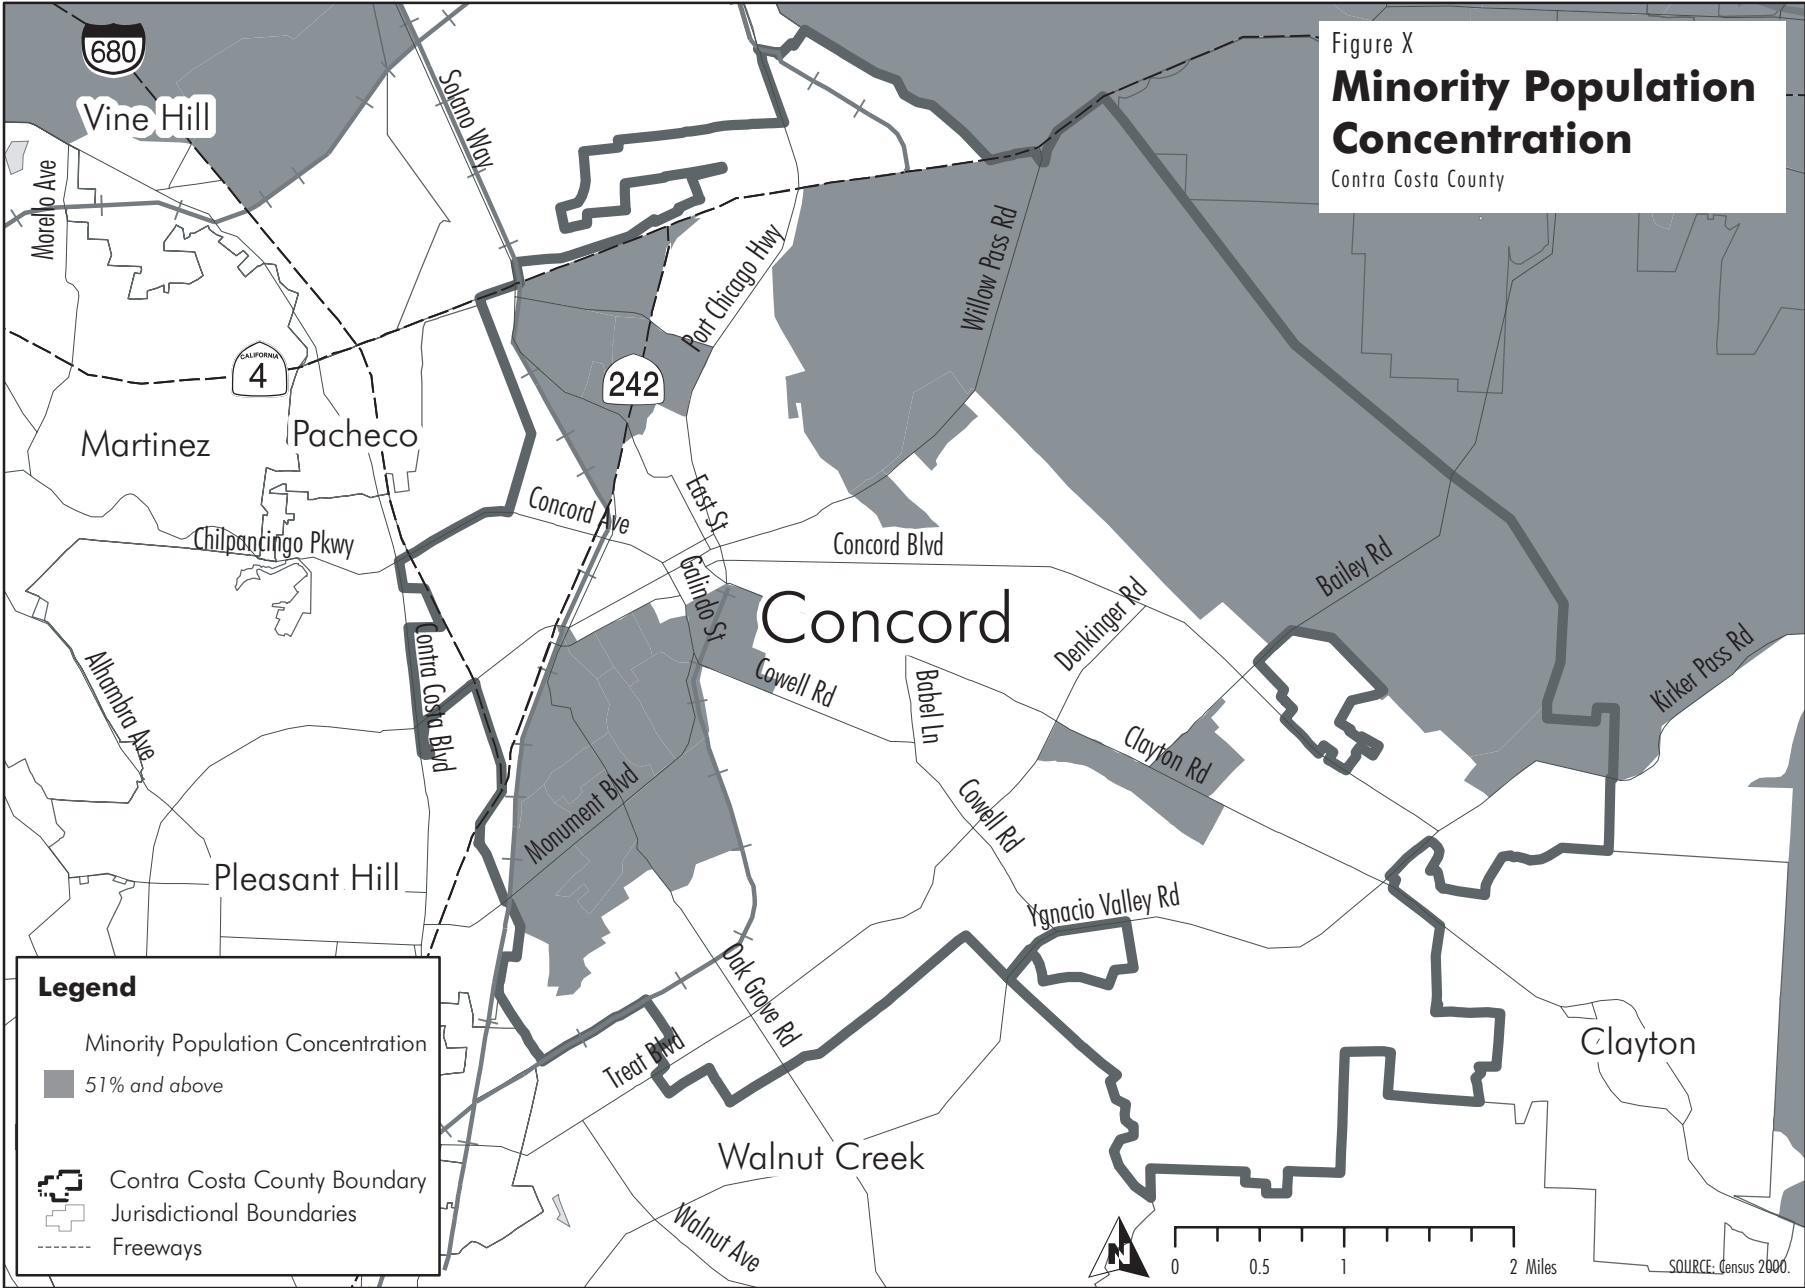

**CONTRA COSTA COUNTY CONSORTIUM  
2005 – 2009 CONSOLIDATED PLAN**

**ATTACHMENT B**

**MINORITY CONCENTRATIONS**

Figure X  
**Minority Population Concentration**  
 Contra Costa County

Figure X  
**Minority Population Concentration**  
 Contra Costa County

Figure X  
**Minority Population Concentration**  
 Contra Costa County

Figure X

# Minority Population Concentration

Contra Costa County

Bay Point

Pittsburg

Concord

Antioch

### Legend

Minority Population Concentration

■ 51% and above

▬ Contra Costa County Boundary

▬ Jurisdictional Boundaries

▬ Freeways

SOURCE: Census 2000.

Figure X