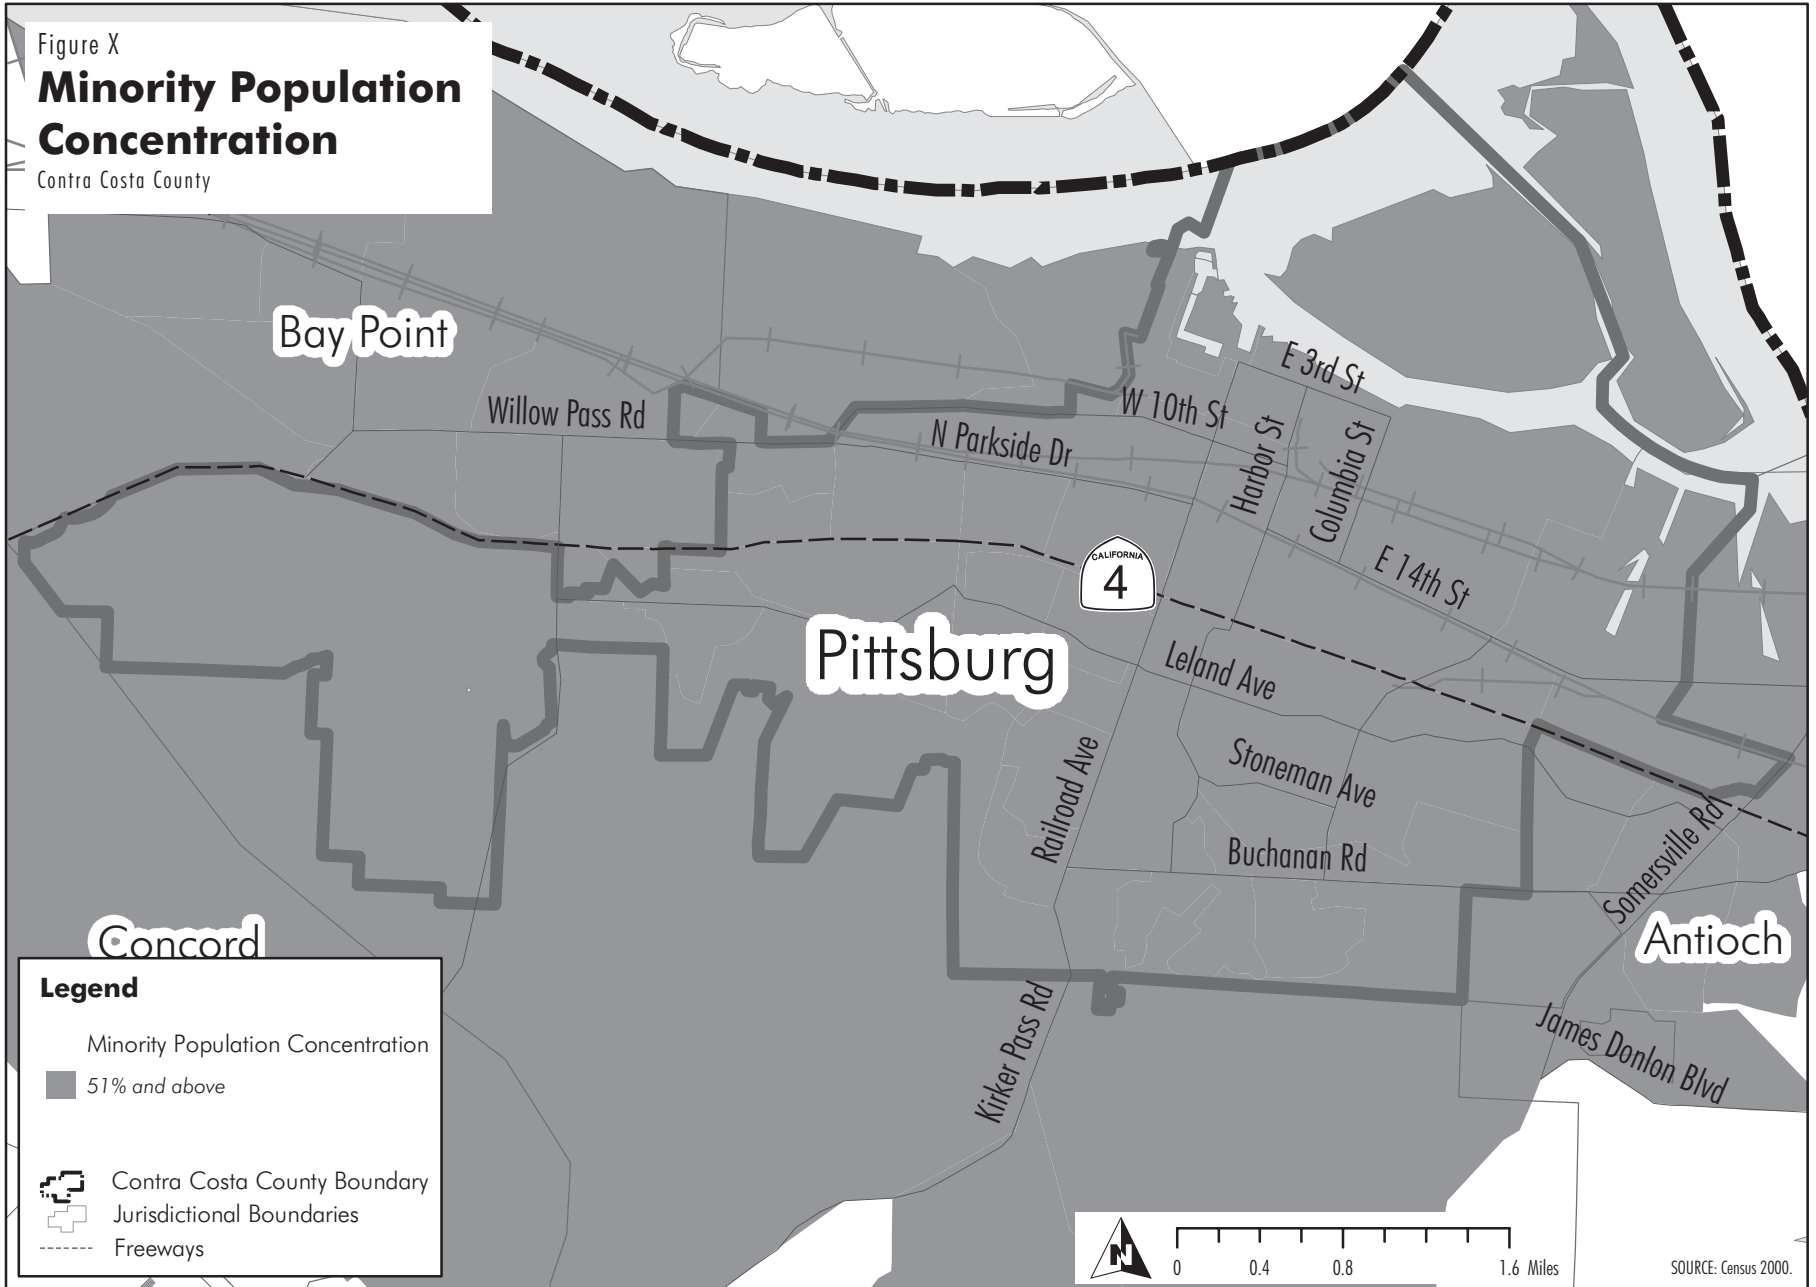

Figure X  
**Minority Population Concentration**  
 Contra Costa County

Figure X

# Minority Population Concentration

Contra Costa County

Bay Point

Pittsburg

Concord

Antioch

### Legend

Minority Population Concentration

■ 51% and above

▬ Contra Costa County Boundary

▬ Jurisdictional Boundaries

▬ Freeways

SOURCE: Census 2000.

Figure X

# Minority Population Concentration

Contra Costa County